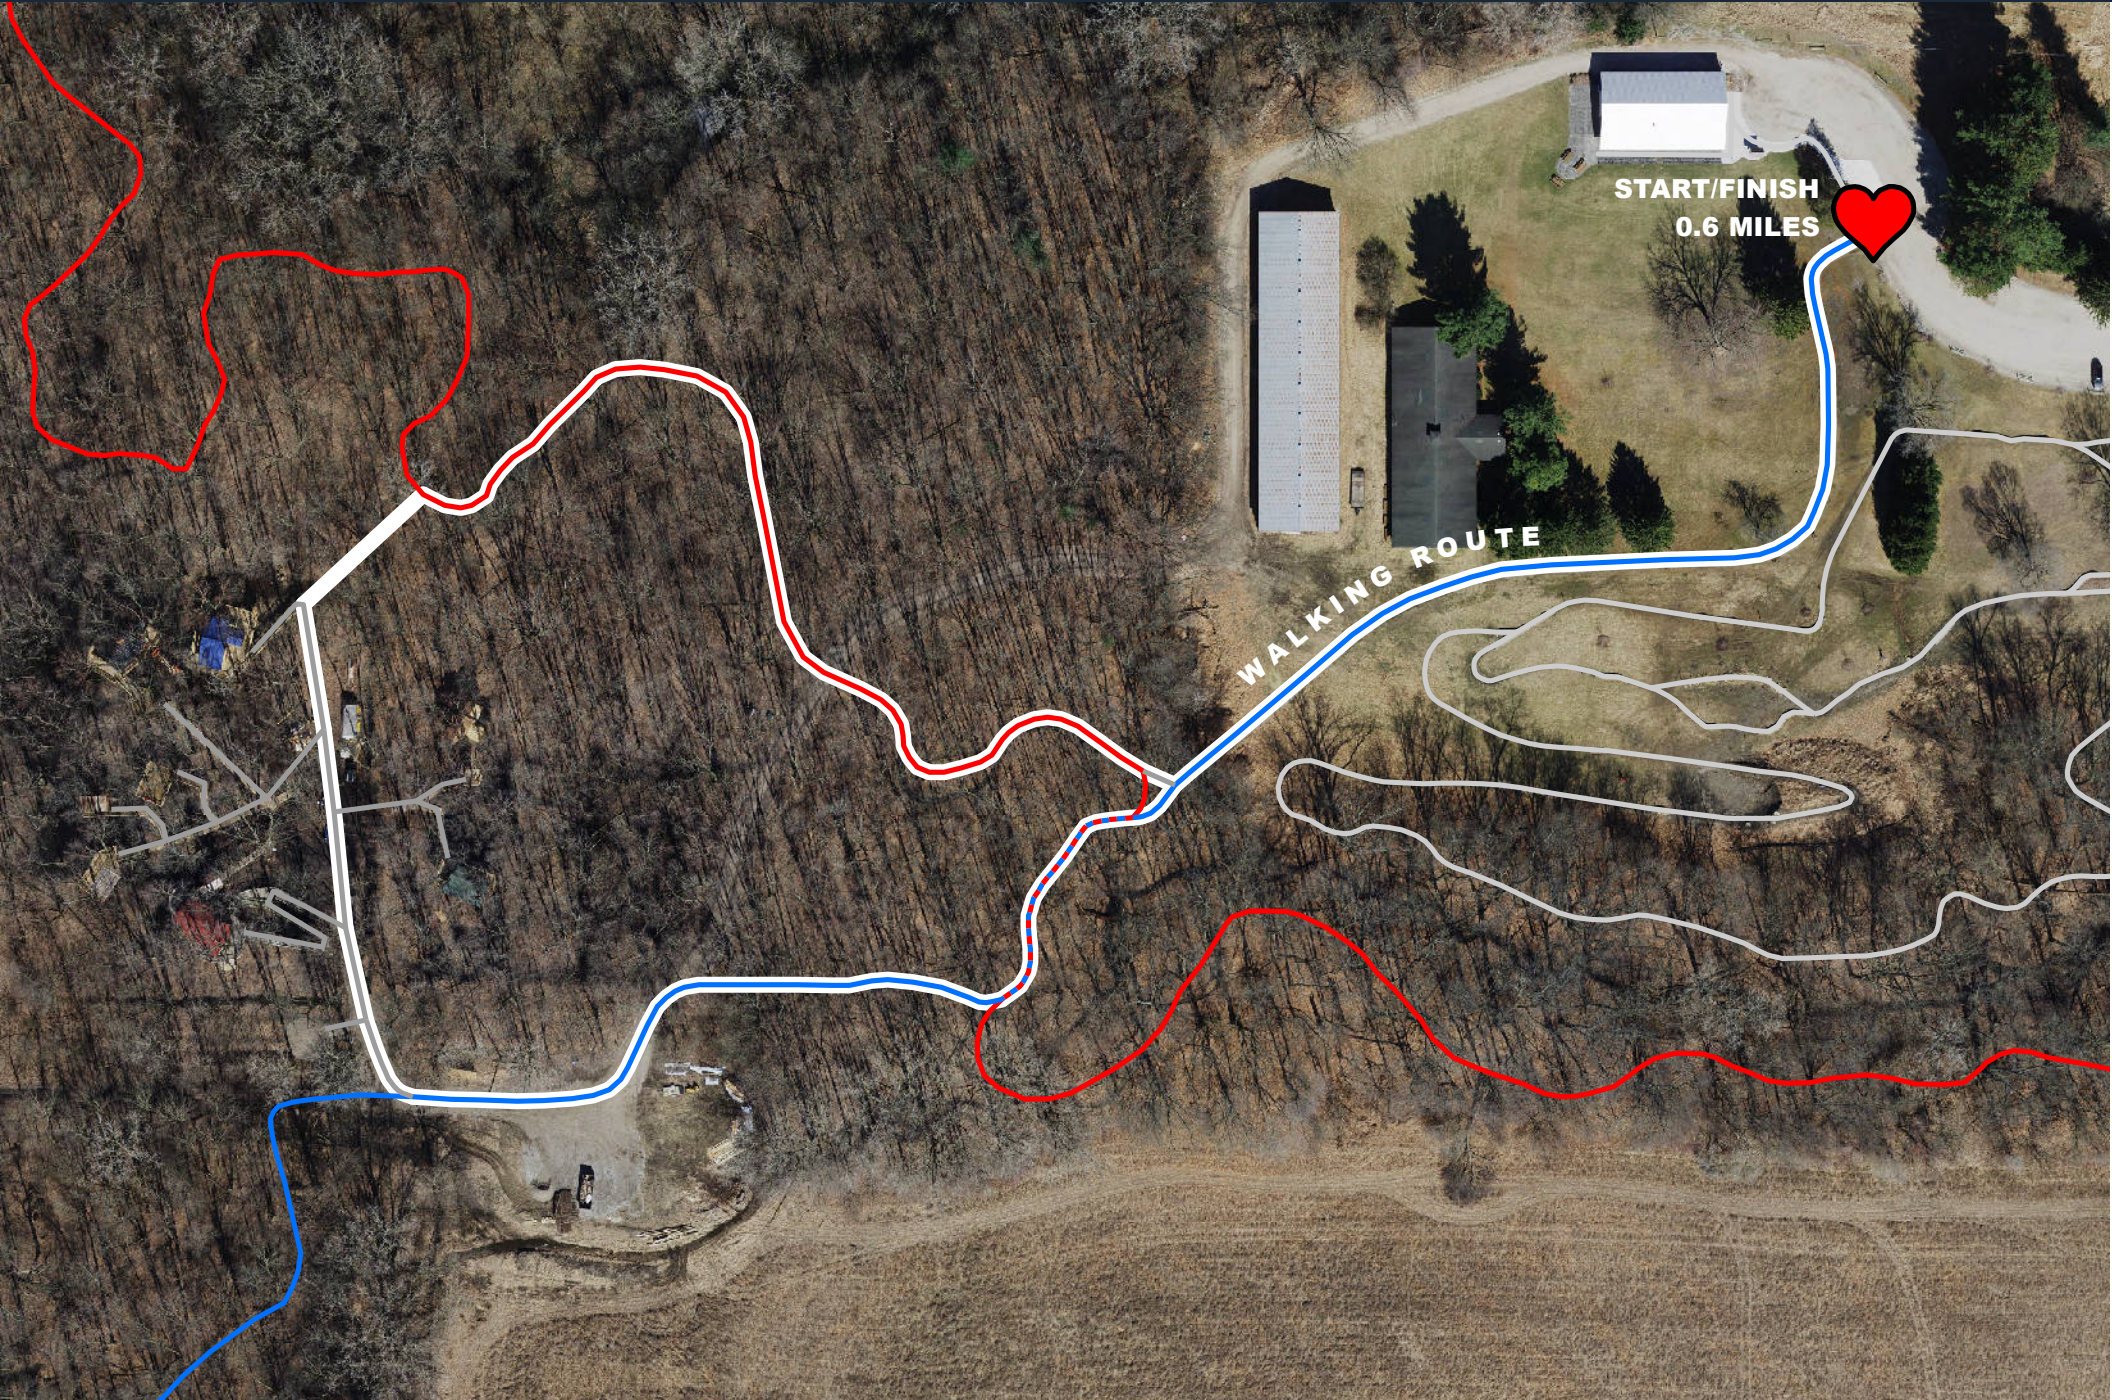

# VALENTINES DAY WALK

START/FINISH  
0.6 MILES

WALKING ROUTE